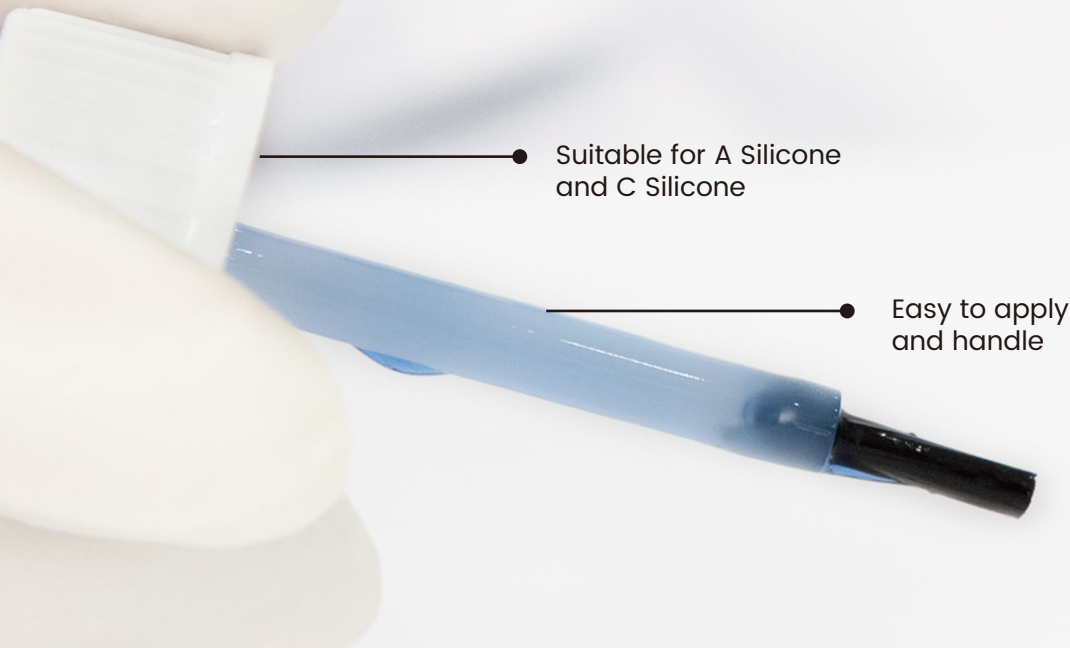

PERFIT Tray Adhesive

Convenient and efficient impression accessory

Tray Adhesive for all VPS Materials.

PERFIT Tray Adhesive guarantees excellent adhesion between VPS-based impression materials and metal or plastic trays. The product is remarkably easy to apply and straightforward to use. Impressions can be placed in the tray just 30 minutes after a brief application period of 3 minutes (max) .

VinciSmile PERFIT Tray Adhesive

Indication :

To offer reliable adhesion between impression tray and silicone impression material.

Suitable for A Silicone and C Silicone

Easy to apply and handle

Short setting time after application

Drying Time < 3 minutes

Does not create thickness

Blue colour visual control

Technical Parameters

PERFIT Tray Adhesive

Drying Time	3:00
Bonding Strength (30min)	0.2N/mm ²
Color	Blue
Shelf Life	3 Years

*Data from VinciSmile Lab